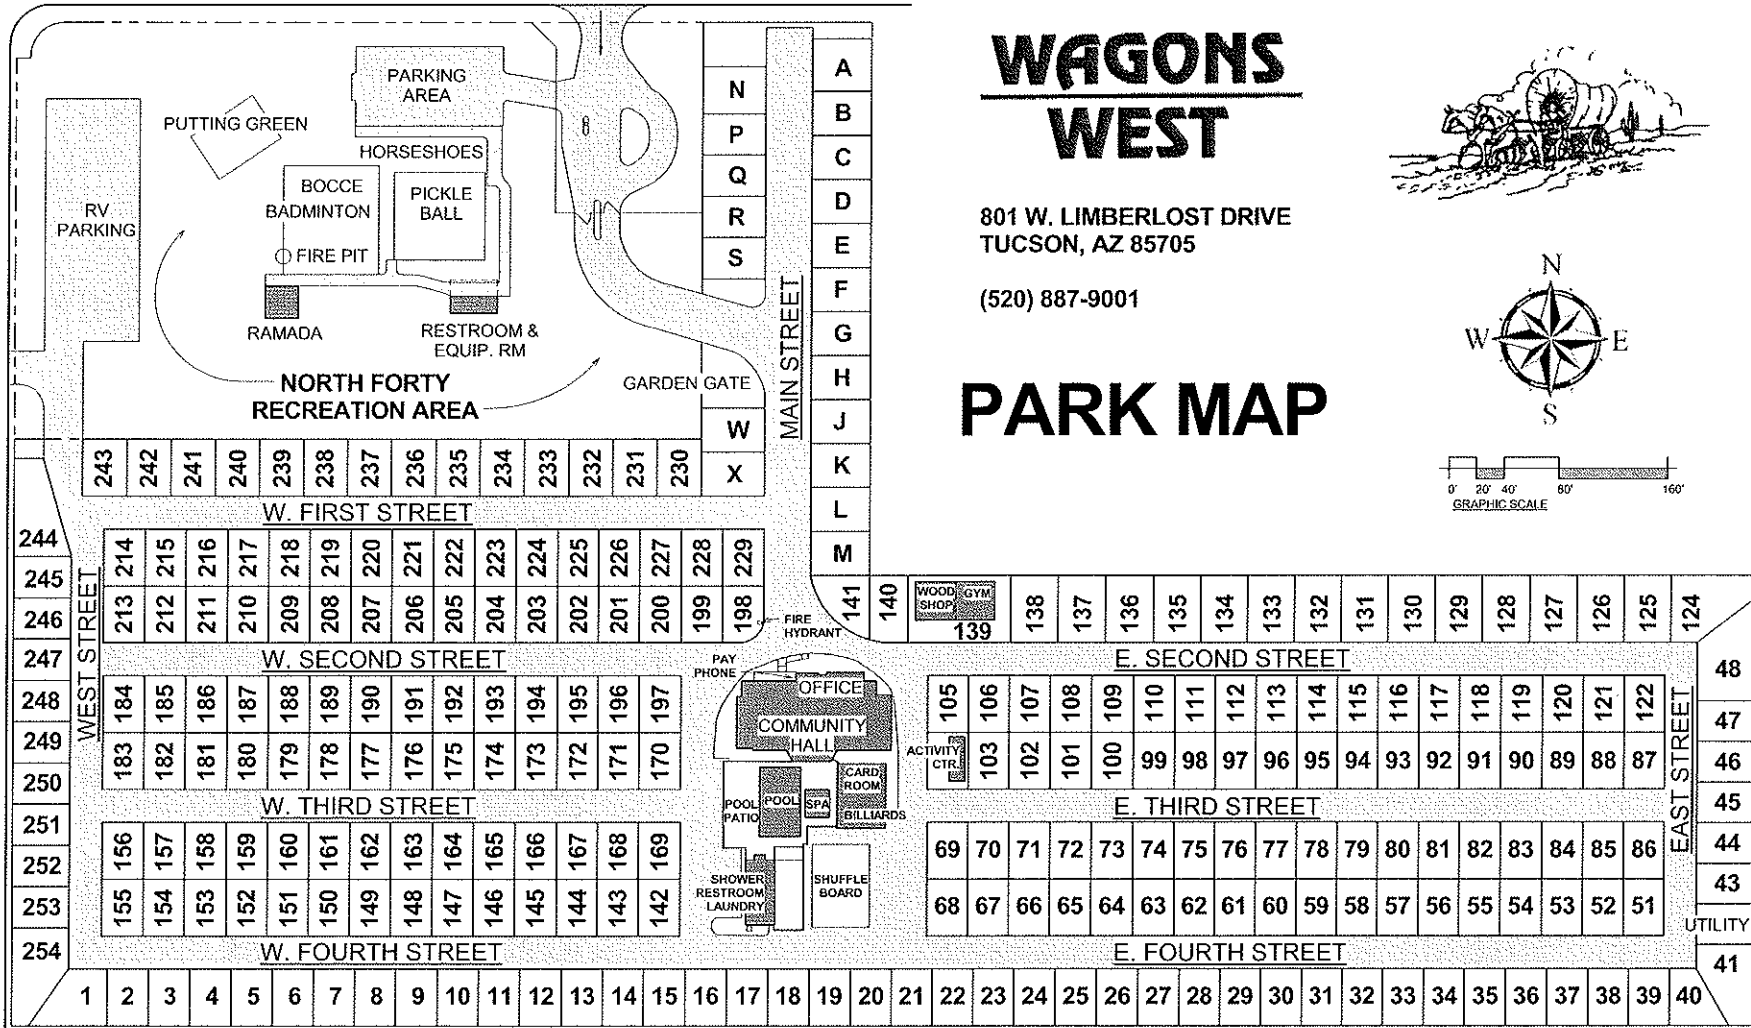

LIMBERLOST DRIVE

MAIN ENTRY

FAIRVIEW AVENUE

WAGONS WEST

801 W. LIMBERLOST DRIVE
TUCSON, AZ 85705

(520) 887-9001

PARK MAP

12-11-2019

PLEASE NOTE: 10 MPH SPEED LIMIT THROUGHOUT THE PARK